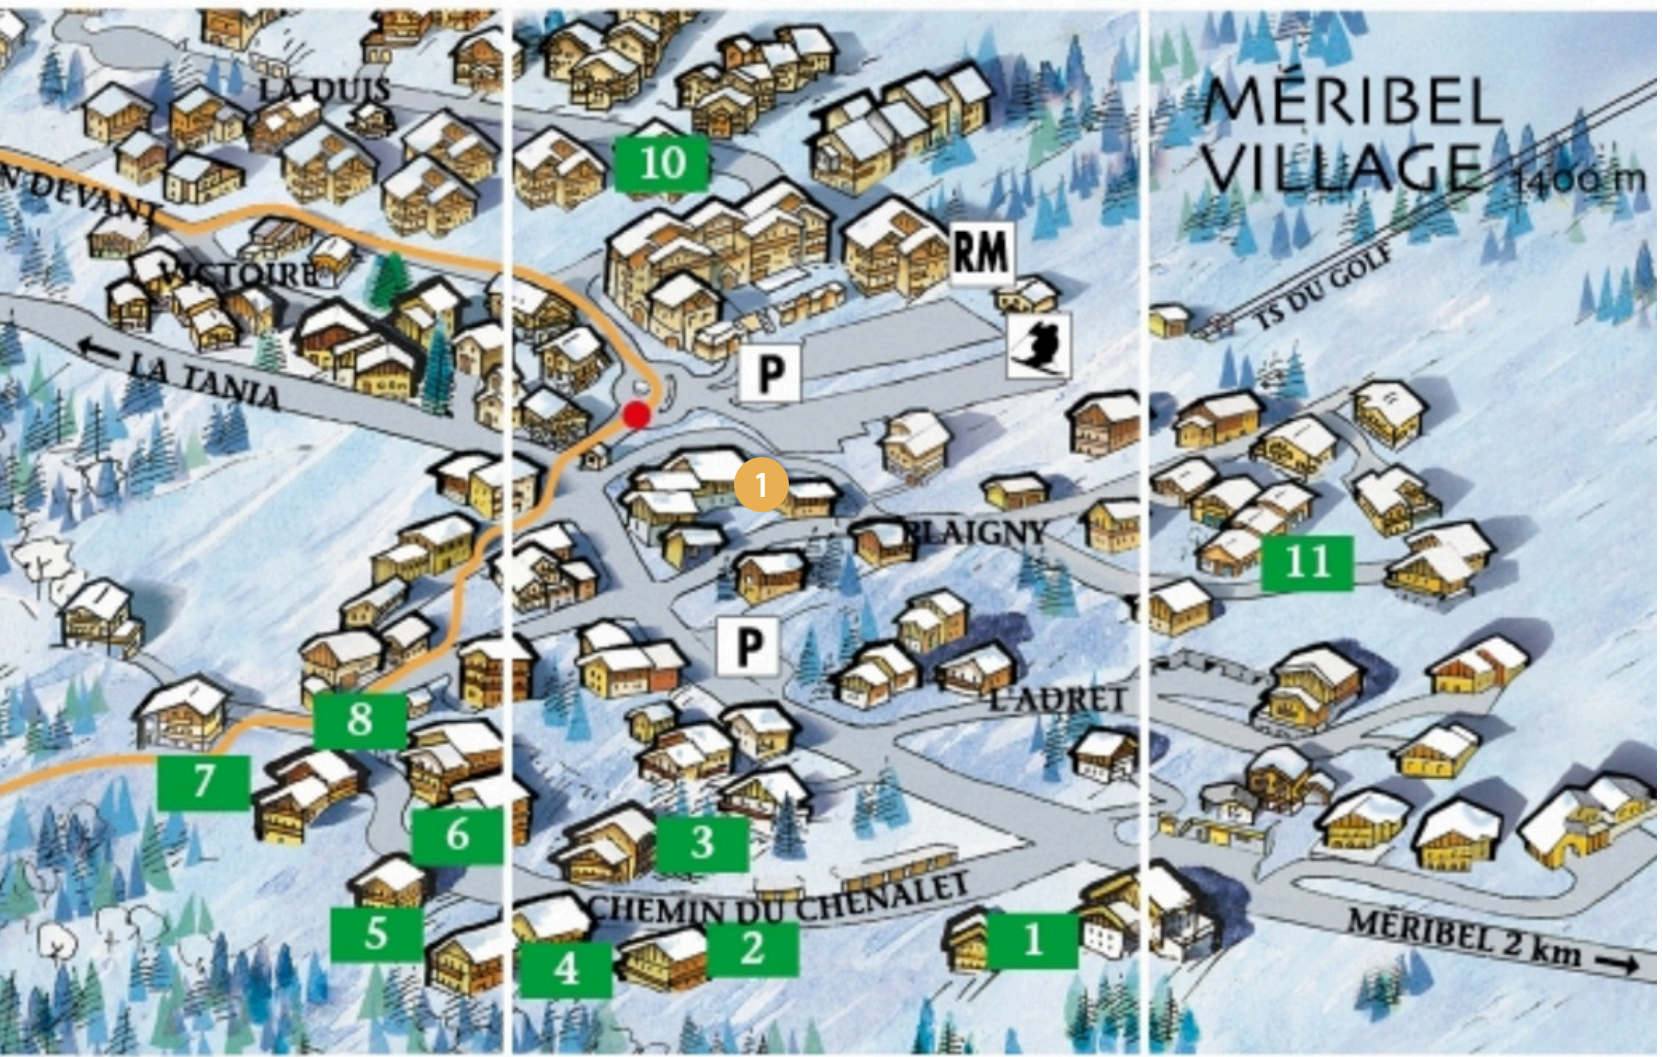

MERIBEL VILLAGE RESORT MAP

KEY

- 1 Reve de Marmottes